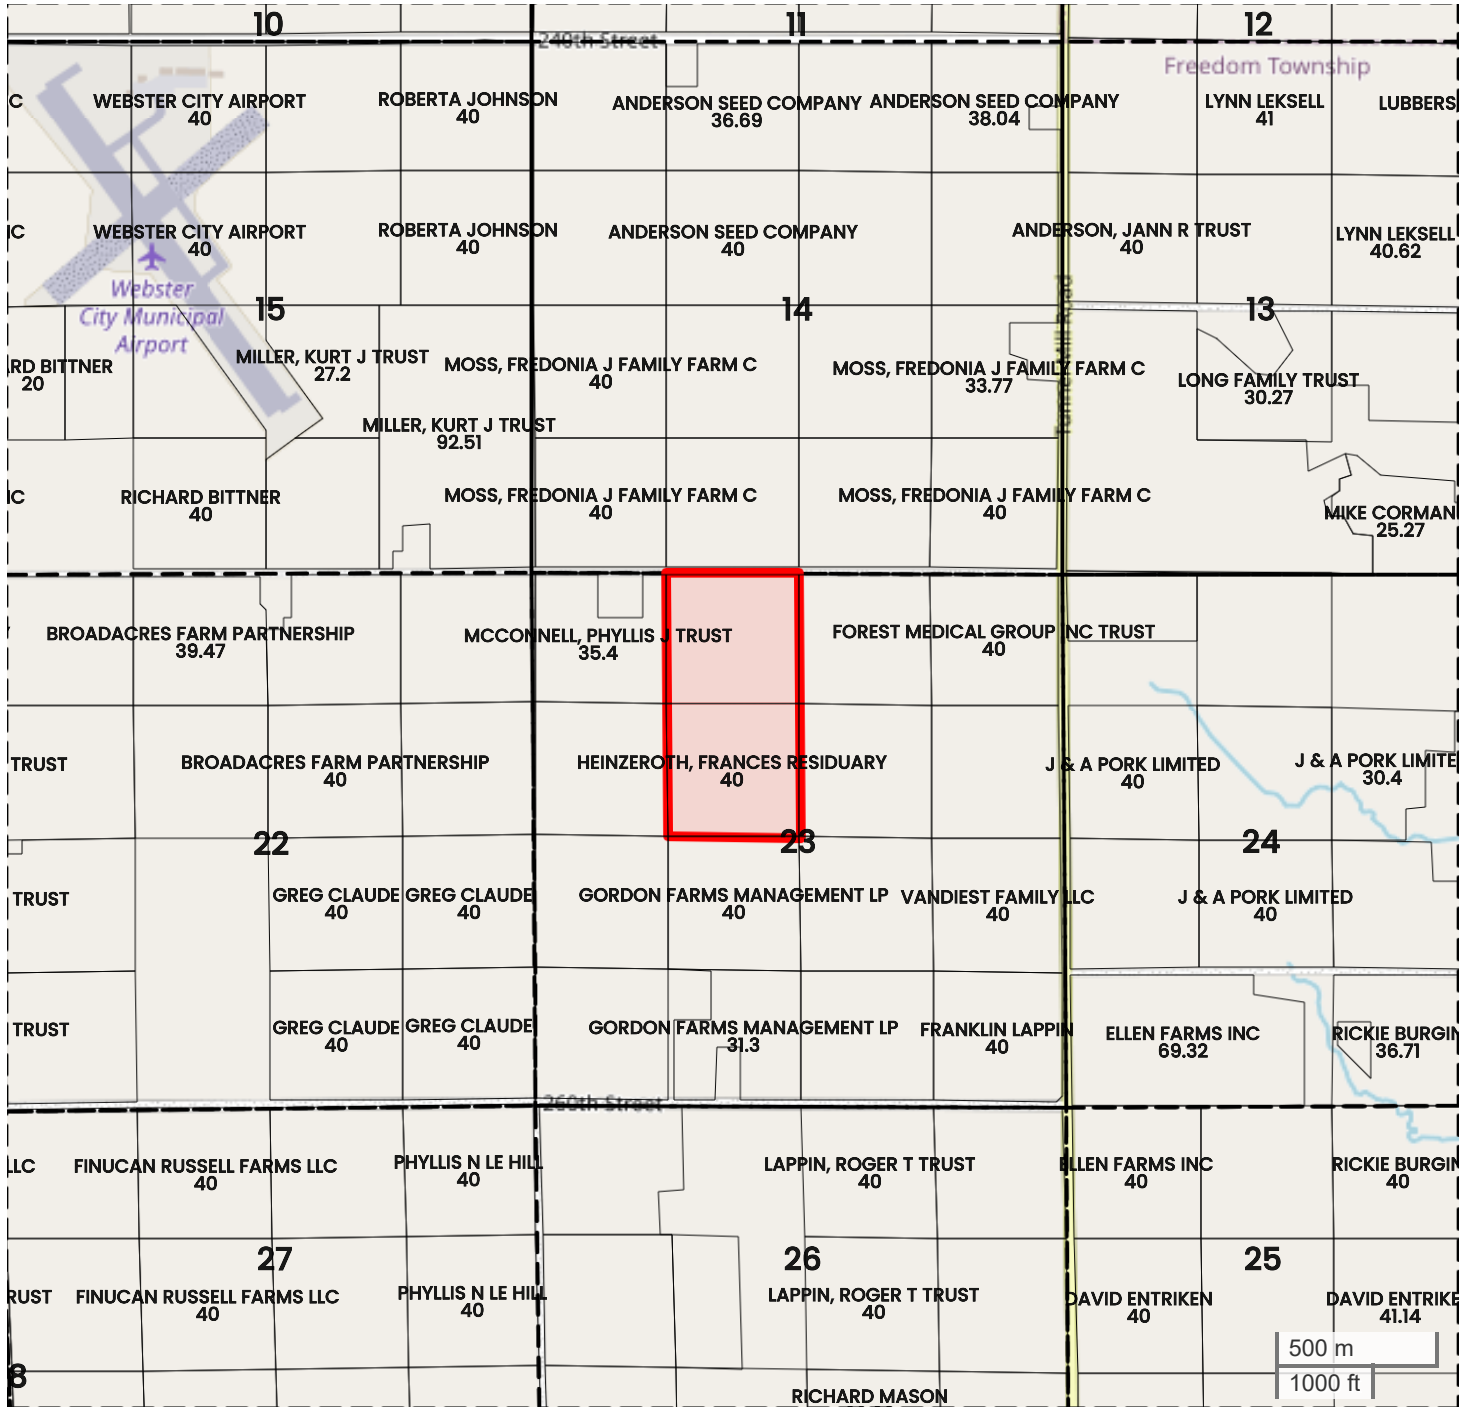

80 ACRES (80.00 AC TOTAL, 78.88 AC TILLABLE)

PLAT MAP

Center: 42.423592, -93.847854

23-88N-26W

Freedom Township

Hamilton County, IA

500 m

1000 ft